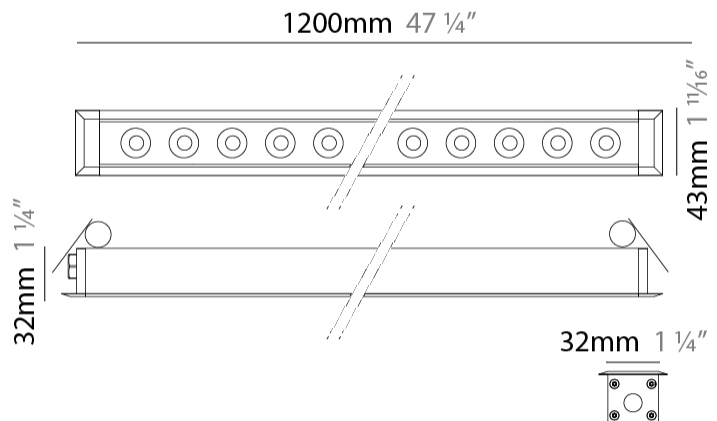

GENERAL

Series: Mini Corniche
Brand: Platek
Division: Exterior
Mounting Type: Recessed
Mounting Location: Ceiling
Subcategory: Downlight

PHYSICAL

Shape: Rectangle
Length (mm): 1220
Length (in): 48 1/32
Width (mm): 43
Width (in): 1 3/4
Height (mm): 32
Height (in): 1 1/4
Ceiling Thickness (mm): 2 - 13
Ceiling Thickness (in): 1/16 - 1/2
Light Distribution: Downlight
Weight (kg): 2.7
Weight (lbs): 5.9
Diffuser: Clear tempered glass
Gasket: Gore-Tex valve to prevent condensation
Fixture Material: Extruded Aluminum
Cut-out Measurements: 36mm / 1 7/16" x 1210mm / 47 5/8"

ELECTRICAL

Lamp Type: LED
Total Output Wattage (W): 40 / 20 (Dif) / 21 (Asy)
Driver Included: No
Driver Location: Remote
Driver Type: Constant Voltage - 120 / 277Vac
Input Voltage (V): 120
Output Voltage (V): 24
Upon Request: (Not included - see components [IP65 or higher enclosure to be supplied by others]) 0-10Vdc dimming / Phase dimming / Non-dimming 120/277Vac

LED

Number of LEDs: 36
Color Temperature (°K): 3000 / 4000
Max. Delivered Lumen (lm): 3000 / 3120
Nominal Lumen (lm): 5040 / 5220
CRI: >80 CRI
Lamp Life (hrs): 60000

OPTICAL

Optic°: 13 / 26 / 40 / ASY / DIF / ELL

RATINGS AND CERTIFICATIONS

Certified By: Certified for North American Standards
IP rating: IP65
IK Rating: IK07
Bug Rating: B3 U1 G1