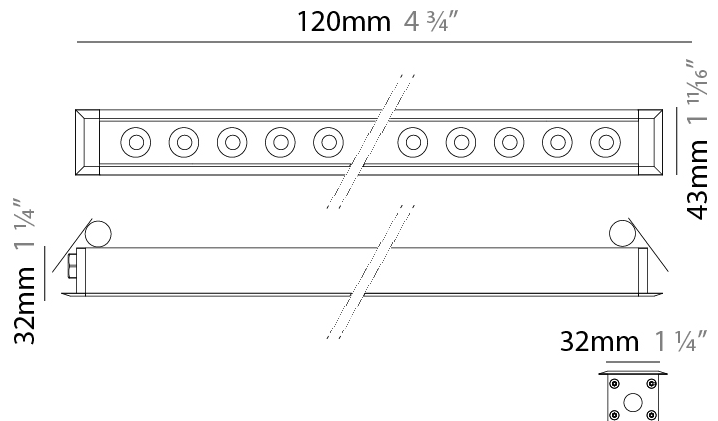

GENERAL

Series: Mini Corniche
Brand: Platek
Division: Exterior
Mounting Type: Recessed
Mounting Location: Ceiling
Subcategory: Downlight

PHYSICAL

Shape: Rectangle
Length (mm): 120
Length (in): 4 ¾
Width (mm): 43
Width (in): 1 ⅝
Height (mm): 32
Height (in): 1 ¼
Ceiling Thickness (mm): 2 - 13
Ceiling Thickness (in): 1/16 - 1/2
Light Distribution: Downlight
Diffuser: Clear tempered glass
Gasket: Gore-Tex valve to prevent condensation
Fixture Finish: [BLK](#) / [WHI](#) / [GRY](#) / [COR](#) / [ANT](#) / [BRZ](#)
Fixture Material: Extruded Aluminum
Cut-out Measurements: 36mm / 1 7/16" x 110mm / 4 5/16"

ELECTRICAL

Lamp Type: LED
Input Wattage (W): 3.5 / 1.5 (Dif)
Total Output Wattage (W): 3 / 1 (Dif)
Driver Included: No
Driver Location: Remote
Driver Type: Constant Voltage - 120 / 277Vac
Driver Class: Class 2
Input Voltage (V): 120 - 277
Output Voltage (V): 24
Upon Request: (Not included - see components [IP65 or higher enclosure to be supplied by others]) 0-10Vdc dimming / Phase dimming / Non-dimming 120/277Vac

LED

Number of LEDs: 3
Color Temperature (°K): [3000](#) / [4000](#)
Max. Delivered Lumen (lm): 250 / 260
Nominal Lumen (lm): 420 / 435
CRI: >80 CRI
Lamp Life (hrs): 60000

OPTICAL

Optic°: [13](#) / [26](#) / [40](#) / [ASY](#) / [DIF](#) / [ELL](#)

RATINGS AND CERTIFICATIONS

Certified By: Certified for North American Standards
IP rating: IP65
IK Rating: IK07
Bug Rating: B1 U1 G0