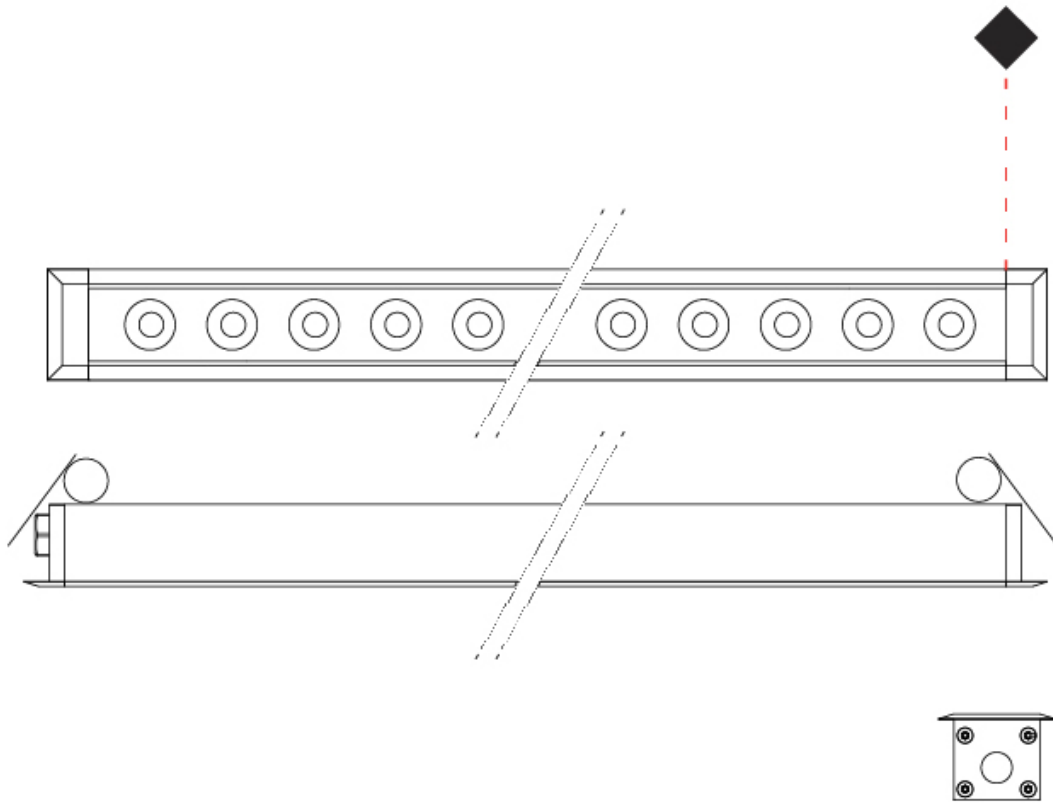

MINI CORNICHE RECESSED

E9Q080-

PROJECT	_____
TYPE	_____
SPECIFIER	_____
QUANTITY	_____
DATE	_____

E