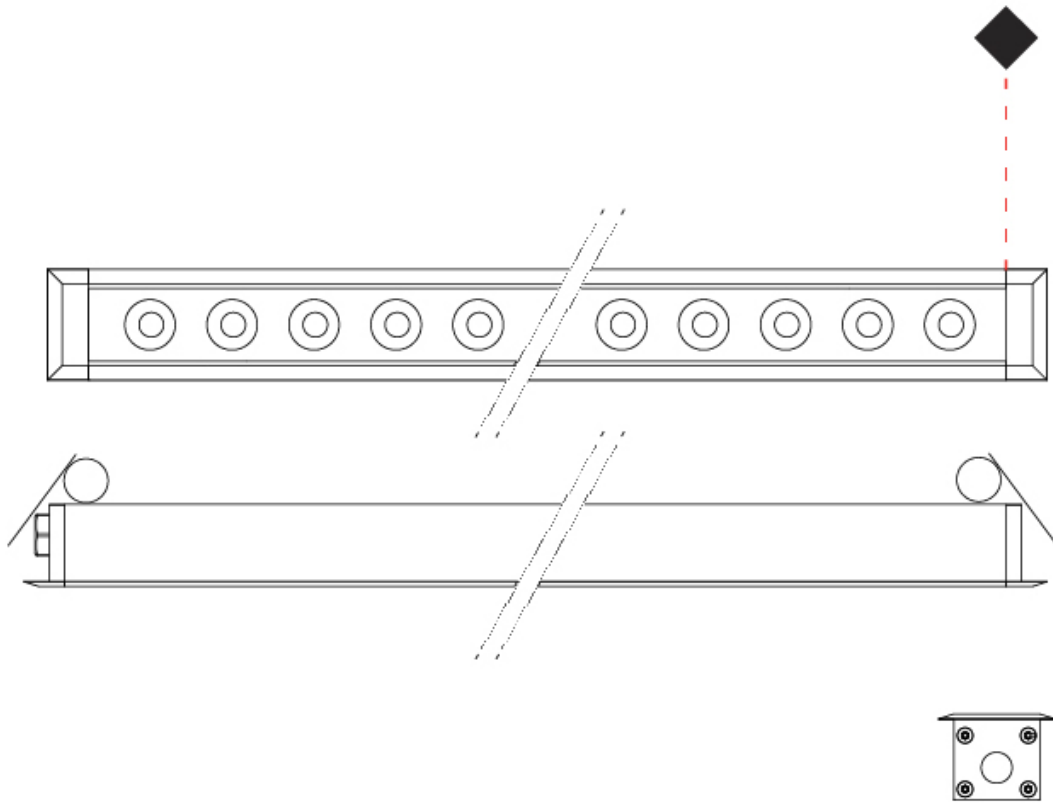

MINI CORNICHE RECESSED

E9Q112-

PROJECT	_____
TYPE	_____
SPECIFIER	_____
QUANTITY	_____
DATE	_____

E