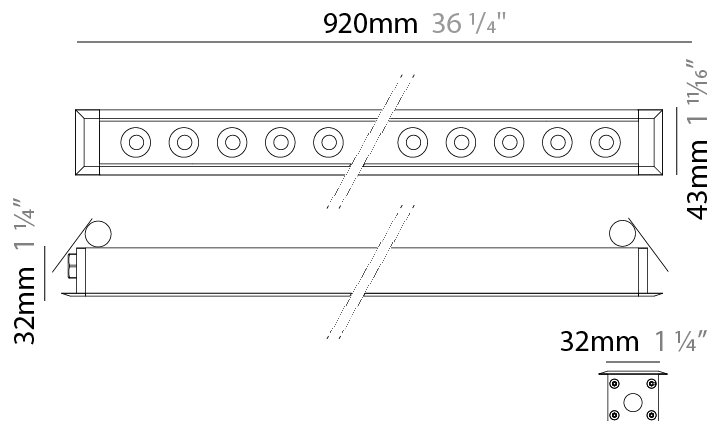

GENERAL

Series: Mini Corniche
Brand: Platek
Division: Exterior
Mounting Type: Recessed
Mounting Location: Ceiling
Subcategory: Downlight

PHYSICAL

Shape: Rectangle
Length (mm): 920
Length (in): 36 1/4
Width (mm): 43
Width (in): 1 5/8
Height (mm): 32
Height (in): 1 1/4
Ceiling Thickness (mm): 2 - 13
Ceiling Thickness (in): 1/16 - 1/2
Light Distribution: Downlight
Weight (kg): 2
Weight (lbs): 4.4
Diffuser: Clear tempered glass
Gasket: Gore-Tex valve to prevent condensation
Fixture Finish: BLK / WHI / GRY / COR / ANT / BRZ
Fixture Material: Extruded Aluminum
Cut-out Measurements: 36mm / 1 7/16" x 910mm / 35 13/16"

ELECTRICAL

Lamp Type: LED
Total Output Wattage (W): 29 / 15.5 (Dif) / 17 (Asy)
Driver Included: No
Driver Location: Remote
Driver Type: Constant Voltage - 120 / 277Vac
Driver Class: Class 2
Input Voltage (V): 120 - 277
Output Voltage (V): 24
Upon Request: (Not included - see components [IP65 or higher enclosure to be supplied by others]) 0-10Vdc dimming / Phase dimming / Non-dimming 120/277Vac

LED

Number of LEDs: 18
Color Temperature (°K): 3000 / 4000
Max. Delivered Lumen (lm): 2260 / 2350
Nominal Lumen (lm): 3780 / 3915
CRI: >80 CRI
Lamp Life (hrs): 60000

OPTICAL

Optic°: 13 / 26 / 40 / ASY / DIF / ELL

RATINGS AND CERTIFICATIONS

Certified By: Certified for North American Standards
IP rating: IP65
IK Rating: IK07
Bug Rating: B3 U1 G1

PROJECT
TYPE
SPECIFIER
QUANTITY
DATE