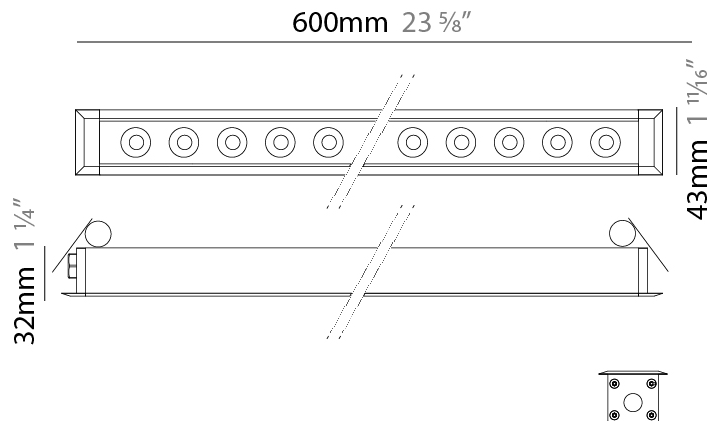

GENERAL

Series: Mini Corniche
Brand: Platek
Division: Exterior
Mounting Type: Recessed
Mounting Location: Ceiling
Subcategory: Downlight

PHYSICAL

Shape: Rectangle
Length (mm): 620
Length (in): 24 ³/₈
Width (mm): 43
Width (in): 1 ⁵/₈
Height (mm): 32
Height (in): 1 ¹/₄
Ceiling Thickness (mm): 2 - 13
Ceiling Thickness (in): 1/16 - 1/2
Light Distribution: Downlight
Weight (kg): 1.3
Weight (lbs): 2.8
Diffuser: Clear tempered glass
Gasket: Gore-Tex valve to prevent condensation
Fixture Finish: [BLK](#) / [WHI](#) / [GRY](#) / [COR](#) / [ANT](#) / [BRZ](#)
Fixture Material: Extruded Aluminum
Cut-out Measurements: 36mm / 1 7/16" x 610mm / 24"

ELECTRICAL

Lamp Type: LED
Total Output Wattage (W): 18.5 / 10.5 (Dif) / 11 (Asy)
Driver Included: No
Driver Location: Remote
Driver Type: Constant Voltage - 120 / 277Vac
Driver Class: Class 2
Input Voltage (V): 120 - 277
Output Voltage (V): 24
Upon Request: (Not included - see components [IP65 or higher enclosure to be supplied by others]) 0-10Vdc dimming / Phase dimming / Non-dimming 120/277Vac

LED

Number of LEDs: 18
Color Temperature (°K): [3000](#) / [4000](#)
Max. Delivered Lumen (lm): 1500 / 1560
Nominal Lumen (lm): 2520 / 2610
CRI: >80 CRI
Lamp Life (hrs): 60000

OPTICAL

Optic°: [13](#) / [26](#) / [40](#) / [ASY](#) / [DIF](#) / [ELL](#)

RATINGS AND CERTIFICATIONS

Certified By: Certified for North American Standards
IP rating: IP65
IK Rating: IK07
Bug Rating: B2 U1 G0