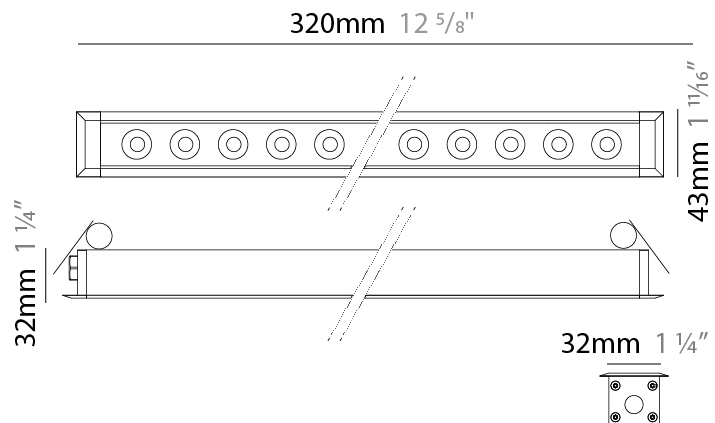

GENERAL

Series: Mini Corniche
Brand: Platek
Division: Exterior
Mounting Type: Recessed
Mounting Location: Ceiling
Subcategory: Downlight

PHYSICAL

Shape: Rectangle
Length (mm): 320
Length (in): 12 ⁵/₈
Width (mm): 43
Width (in): 1 ⁵/₈
Height (mm): 32
Height (in): 1 ¹/₄
Ceiling Thickness (mm): 2 - 13
Ceiling Thickness (in): 1/16 - 1/2
Light Distribution: Downlight
Weight (kg): 0.8
Weight (lbs): 1.76
Diffuser: Clear tempered glass
Gasket: Gore-Tex valve to prevent condensation
Fixture Finish: BLK / WHI / GRY / COR / ANT / BRZ
Fixture Material: Extruded Aluminum
Cut-out Measurements: 36mm / 1 7/16" x 310mm / 12 3/16"

ELECTRICAL

Lamp Type: LED
Total Output Wattage (W): 9.5 / 5.5 / 6
Driver Included: No
Driver Location: Remote
Driver Type: Constant Voltage - 120 / 277Vac
Driver Class: Class 2
Input Voltage (V): 120 - 277
Output Voltage (V): 24
Upon Request: (Not included - see components [IP65 or higher enclosure to be supplied by others]) 0-10Vdc dimming / Phase dimming / Non-dimming 120/277Vac

LED

Number of LEDs: 9
Color Temperature (°K): 3000 / 4000
Max. Delivered Lumen (lm): 750 / 780
Nominal Lumen (lm): 1260 / 1305
CRI: >80 CRI
Lamp Life (hrs): 60000

OPTICAL

Optic°: 13 / 26 / 40 / ASY / DIF / ELL

RATINGS AND CERTIFICATIONS

Certified By: Certified for North American Standards
IP rating: IP65
IK Rating: IK07
Bug Rating: B1 U1 G0

PROJECT
TYPE
SPECIFIER
QUANTITY
DATE