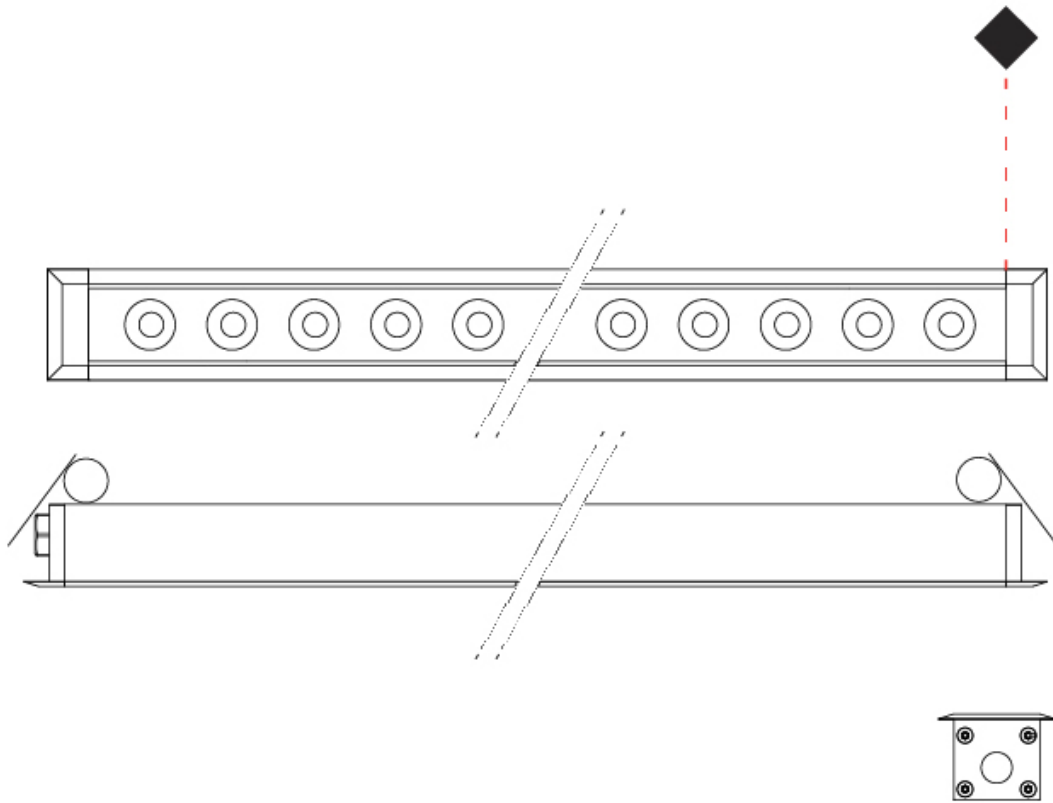

MINI CORNICHE RECESSED

E9Q111-

PROJECT _____

TYPE _____

SPECIFIER _____

QUANTITY _____

DATE _____

E