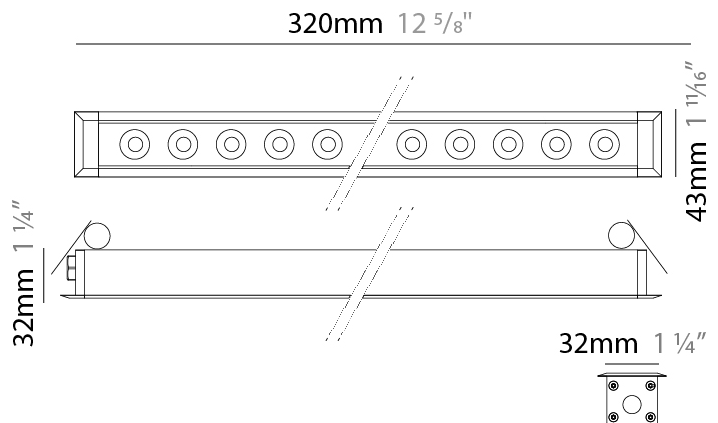

1. To build a product code in our configurator select the specify button on the base model # product page
2. To build a manual product code on this datasheet choose from the options listed below in blue font and add the suffix to the base model #

GENERAL

Series: Mini Corniche
Brand: Platek
Division: Exterior
Mounting Type: Recessed
Mounting Location: Ceiling
Subcategory: Downlight

PHYSICAL

Shape: Rectangle
Length (mm): 320
Length (in): 12 5/8
Width (mm): 43
Width (in): 1 5/8
Height (mm): 32
Height (in): 1 1/4
Ceiling Thickness (mm): 2 - 13
Ceiling Thickness (in): 1/16 - 1/2
Light Distribution: Downlight
Weight (kg): 0.8
Weight (lbs): 1.76
Diffuser: Clear tempered glass
Gasket: Gore-Tex valve to prevent condensation
Fixture Finish: [BLK](#) / [WHI](#) / [GRY](#) / [COR](#) / [ANT](#) / [BRZ](#)
Fixture Material: Extruded Aluminum
Cut-out Measurements: 36mm / 1 7/16" x 310mm / 12 3/16"

ELECTRICAL

Lamp Type: LED
Total Output Wattage (W): 11.5
Dimming: Bluetooth technology or DMX
Control Gear: DMX
Driver Included: No
Driver Location: Remote
Driver Type: Constant Current - Universal
Driver Class: Class 2
Input Voltage (V): 120 - 277
Constant Current (MA): 500

LED

Number of LEDs: 8
Color Temperature (°K): RGBW
CRI: >80 CRI
Lamp Life (hrs): 60000
Special LEDs offerings: RGBW

OPTICAL

Optic°: [26](#) / [40](#) / [ELL](#)

RATINGS AND CERTIFICATIONS

Certified By: Certified for North American Standards
IP rating: IP65
IK Rating: IK07
Bug Rating: B1 U0 G0