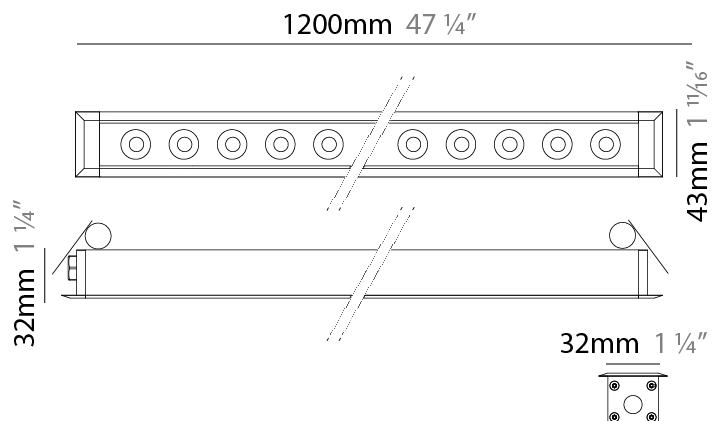

1. To build a product code in our configurator select the specify button on the base model # product page
2. To build a manual product code on this datasheet choose from the options listed below in blue font and add the suffix to the base model #

GENERAL

Series: Mini Corniche
Brand: Platek
Division: Exterior
Mounting Type: Recessed
Mounting Location: Ceiling
Subcategory: Downlight

PHYSICAL

Shape: Rectangle
Length (mm): 1220
Length (in): 48 1/32
Width (mm): 43
Width (in): 1 3/4
Height (mm): 32
Height (in): 1 1/4
Ceiling Thickness (mm): 2 - 13
Ceiling Thickness (in): 1/16 - 1/2
Light Distribution: Downlight
Weight (kg): 2.7
Weight (lbs): 5.9
Diffuser: Clear tempered glass
Gasket: Gore-Tex valve to prevent condensation
Fixture Finish: [BLK](#) / [WHI](#) / [GRY](#) / [COR](#) / [ANT](#) / [BRZ](#)
Fixture Material: Extruded Aluminum
Cut-out Measurements: 36mm / 1 7/16" x 1210mm / 47 5/8"

ELECTRICAL

Lamp Type: LED
Total Output Wattage (W): 46
Dimming: Bluetooth technology or DMX
Control Gear: DMX
Driver Included: No
Driver Location: Remote
Driver Type: Constant Current - Universal
Driver Class: Class 2
Input Voltage (V): 120 - 277
Constant Current (MA): 500

LED

Number of LEDs: 32
Color Temperature (°K): RGBW
CRI: >80 CRI
Lamp Life (hrs): 60000
Special LEDs offerings: RGBW

OPTICAL

Optic°: [26](#) / [40](#) / [ELL](#)

RATINGS AND CERTIFICATIONS

Certified By: Certified for North American Standards
IP rating: IP65
IK Rating: IK07
Bug Rating: B1 U0 G0